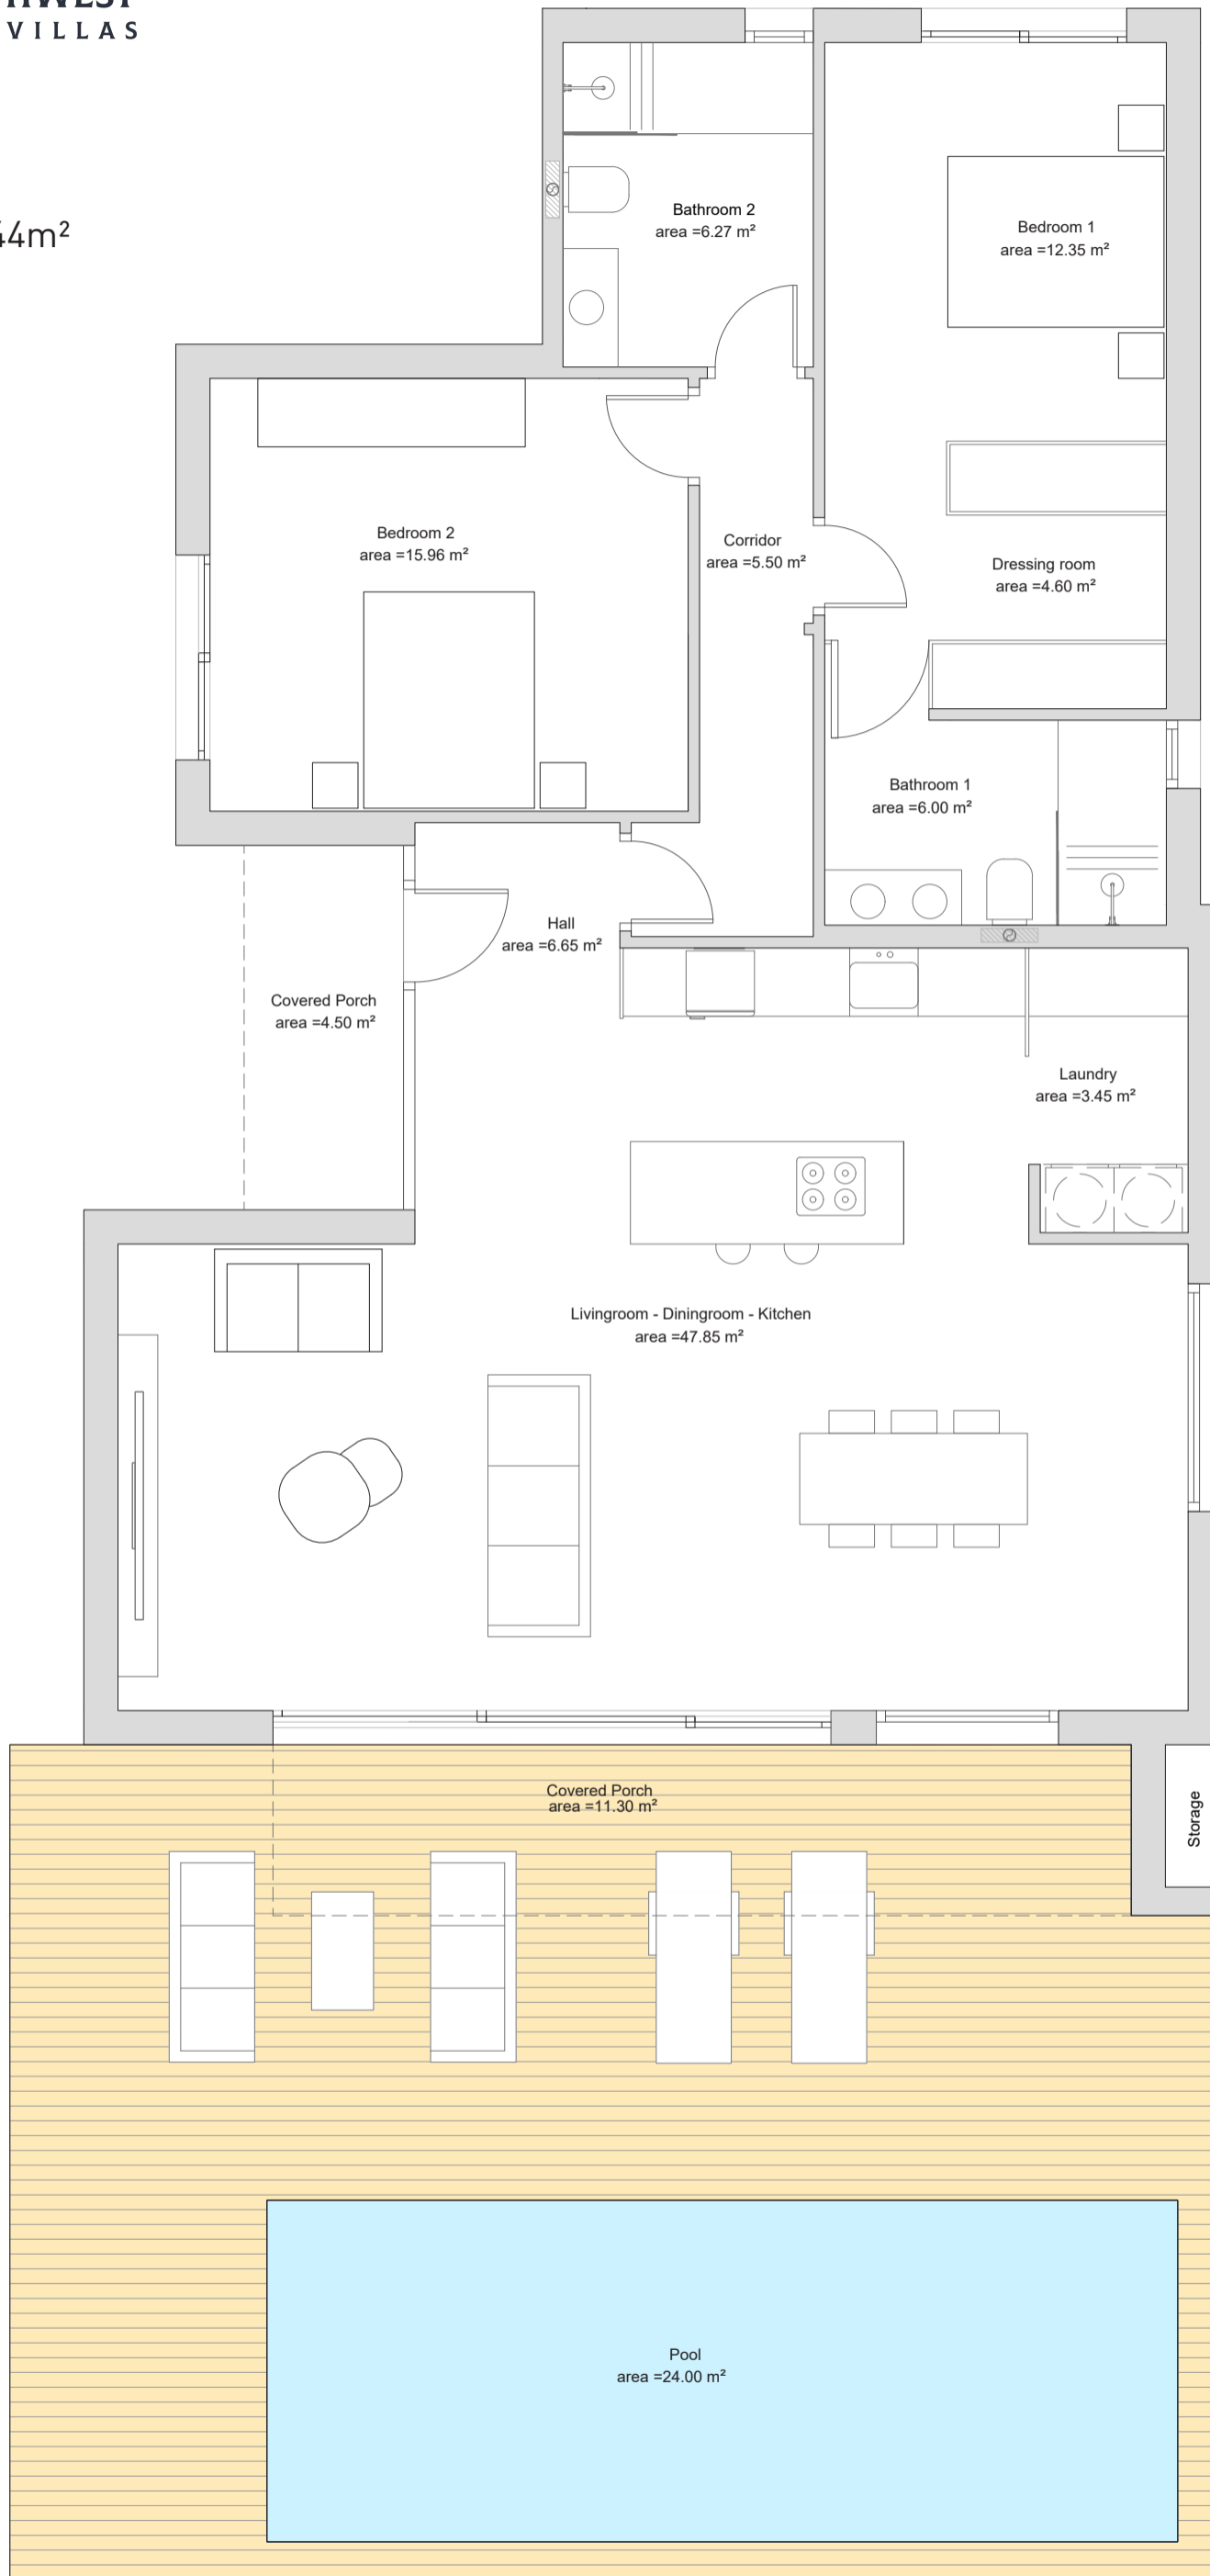

VILLA TYPE A

2 Beds

Built Area: 124.44m²

Villa Type A	
Built area	124.44 m ²
Porch	11.30 m ²
Terrace + Pool	59.85 m ²